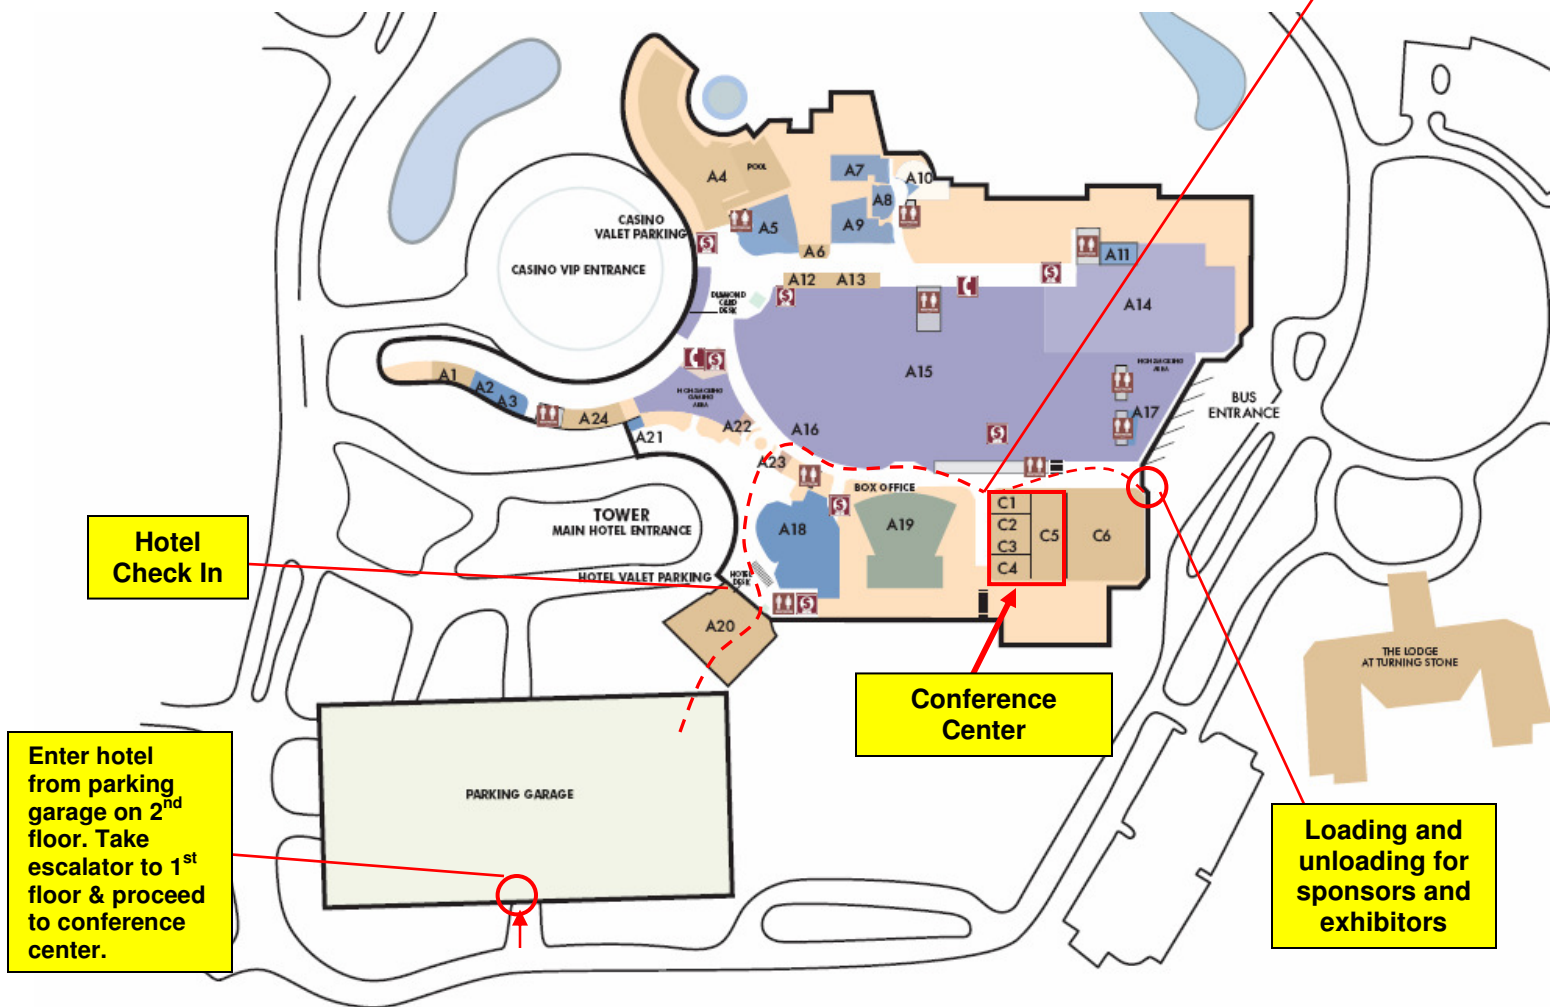

**PROPERTY MAP**  
GROUND FLOOR

**Exhibit Room & Registration**  
C1 – Tuscarora

**Breakout Sessions**  
C2 – Cayuga  
C3 – Onondaga  
C4 – Seneca

**General Sessions**  
C5 – Mohawk

**GROUND FLOOR**

- A1 SMOKIN
- A2 STONE ROAST COFFEE COMPANY
- A3 STONE STREET MARKET
- A4 DAY SPA & SALON
- A5 EMERALD RESTAURANT
- A6 ESSENTIALS
- A7 FOREST GRILL STEAKHOUSE
- A8 COPPER LOUNGE
- A9 PINO BIANCO TRATTORIA
- A10 PEACH BLOSSOM
- A11 DELTA CAFE
- A12 DIAMOND MINE
- A13 OPALS
- A14 HIGH STAKES BINGO

- A15 CASINO GAMING FLOOR
- A16 DIAMOND CARD DESK
- A17 ESSENTIALS TOO
- A18 SEASON'S HARVEST BUFFET
- A19 THE SHOWROOM
- A20 HOTEL FRONT DESK
- A21 OPALS TOO
- A22 JEWELRY STORE
- A23 GIFT SHOPPE
- A24 RETAIL SHOPPE

**CONVENTION CENTER CONFERENCE AREA**

- C1 TUSCARORA
- C2 CAYUGA
- C3 ONONDAGA
- C4 SENECA
- C5 MOHAWK
- C6 ONEIDA